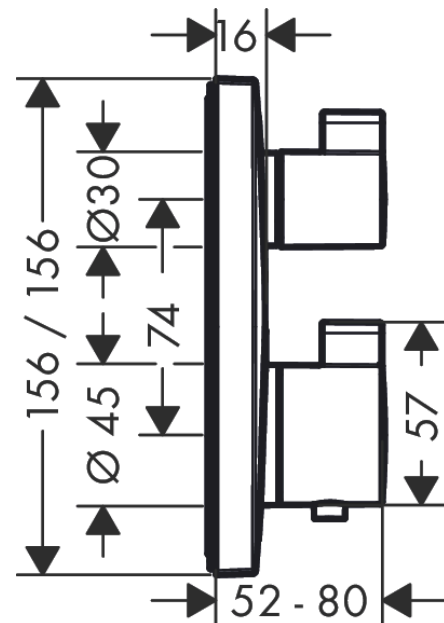

Ecostat Square

Thermostat for concealed installation for 2 functions

Surfaces: **Brushed Black Chrome** Article Number: **15714340**

Description

product features

- 2 functions
- maximum flow rate at 3 bar: 29 l/min
- flow rate upper outlet: 28 l/min
- flow rate lower outlet: 25 l/min
- thermostat cartridge, shut-off/ diverter valve
- safety lock at 40 °C
- temperature limitation adjustable
- connection type: basic set
- min. operating pressure: 1 bar
- max. operating pressure: 10 bar

Design awards

Certificates

Product image

Scale drawing

Flowchart

Ecostat Square
Thermostat for concealed installation for 2 functions
 Surfaces: **Brushed Black Chrome** Article Number: **15714340**

Exploded Drawing