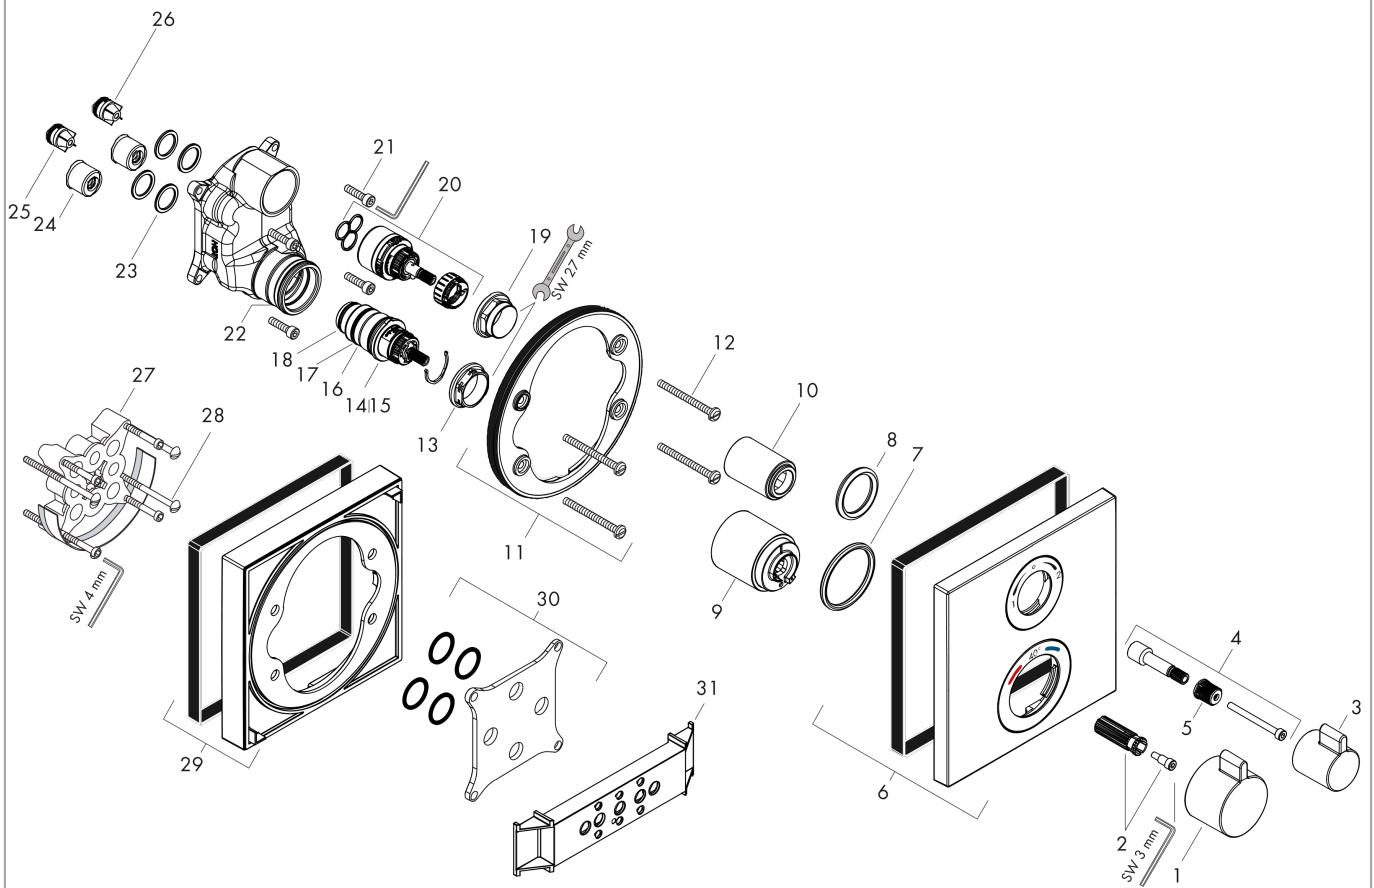

Ecostat Square

Thermostat for concealed installation for 2 functions

Surfaces: **Brushed Black Chrome** Article Number: **15714340**

Description

product features

- 2 functions
- maximum flow rate at 3 bar: 29 l/min
- flow rate upper outlet: 28 l/min
- flow rate lower outlet: 25 l/min
- thermostat cartridge, shut-off/ diverter valve
- safety lock at 40 °C
- temperature limitation adjustable
- connection type: basic set
- min. operating pressure: 1 bar
- max. operating pressure: 10 bar

Year of production: >11/19

Ecostat Square

Thermostat for concealed installation for 2 functions

Surfaces: **Brushed Black Chrome** Article Number: **15714340**

Spare part list

Year of production: >11/19

Pos.	Description	Article Number	Price	PU
1	handle for thermostat	92215340	€ 85,68	1
2	handle fixing set	95843000	€ 8,45	1
3	handle	92281340	€ 67,00	1
4	adapter for handle	95252000	€ 57,12	1
5	handle fixing set	98932000	€ 13,92	1
6	escutcheon 155 / 155 mm	93241340	€ 187,43	1
7	O-ring 44x4	98471000	€ 8,45	1
8	O-ring 30x5	98153000	€ 3,21	1
9	sleeve	92216340	€ 42,36	1
10	sleeve	95253340	€ 42,36	1
11	holder for escutcheon	98793000	€ 35,94	1
12	set of fixing screws	96454000	€ 8,45	1
13	nut	98913000	€ 18,33	1
14	thermostat cartridge	98282000	€ 100,44	1
15	cartridge for exchanged connections	92373000	€ 249,90	1
16	O-ring 25x2,5	92146000	€ 13,92	1
17	O-ring 25x1,5	98146000	€ 3,21	1
18	O-ring 20x1,5	98197000	€ 3,21	1
19	nut	95255000	€ 18,33	1
20	shut off unit with selector	98283000	€ 70,57	1
21	O-ring 36x2	98156000	€ 3,21	1
22	set of screws	96525000	€ 8,45	1
23	O-ring 16x2	98133000	€ 3,21	1
24	noise reduction	94073000	€ 22,37	1
25	set of non return valves DW 15	97350000	€ 18,33	1
26	non return valve (pressure-resistant up to 2 MPa)	92594000	€ 13,92	1
27	extension 25 mm	13595000	-	1
28	set of fixing screws	97747000	€ 3,21	1
29	extension 22 mm	13593340	€ 89,37	1
30	compensation set 1°	95521000	€ 162,08	1
31	fit-up aid	92540000	-	1
a	concealed item	01800180	-	1