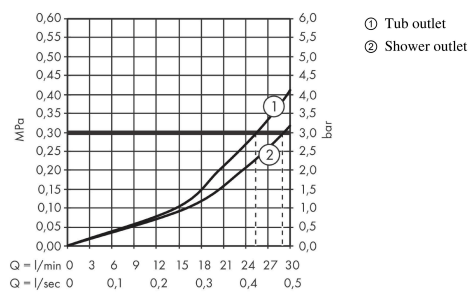

Ecostat Square

Thermostat for concealed installation for 2 functions

Surfaces: **Brushed Black Chrome** Article Number: **15714340**

Description

product features

- 2 functions
- maximum flow rate at 3 bar: 29 l/min
- flow rate upper outlet: 28 l/min
- flow rate lower outlet: 25 l/min
- thermostat cartridge, shut-off/ diverter valve
- safety lock at 40 °C
- temperature limitation adjustable
- connection type: basic set
- min. operating pressure: 1 bar
- max. operating pressure: 10 bar

Design awards

Certificates

Product image

Scale drawing

Flowchart

Ecostat Square
Thermostat for concealed installation for 2 functions
 Surfaces: **Brushed Black Chrome** Article Number: **15714340**

Exploded Drawing